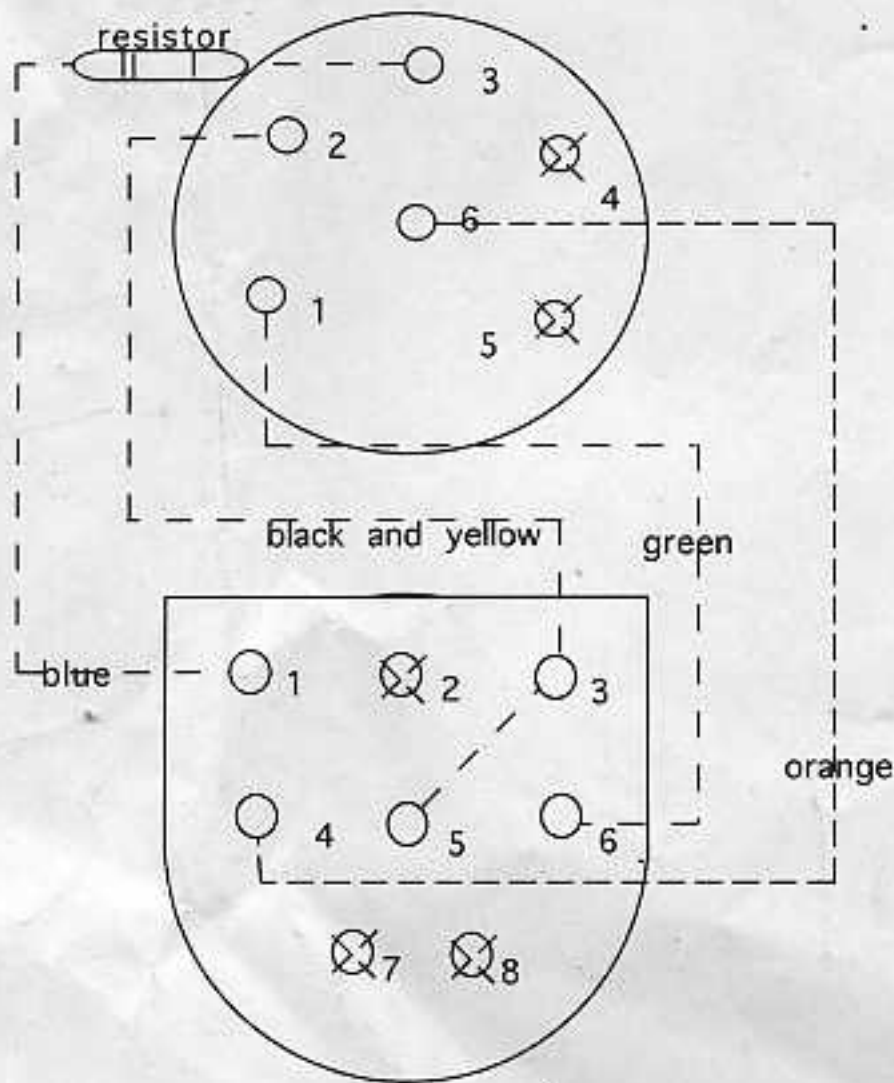

mac-to-pax wiring

wiring for one end of mac lead

	pin	mac
green	1	6
black and yellow	2	3&5
blue	3	1
	4	-
	5	-
orange	6	4

listed colours for mac lead

black	1
purple	2
blue	3
grn	4
yellow	5
orange	6
red	7
brown	8