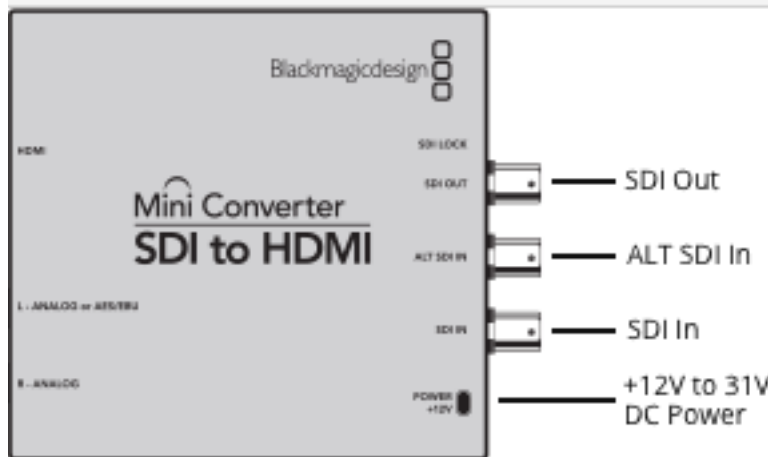

SDI Redundant Input

Automatically switches over if main SDI input is lost.

Multi Rate Support

Auto detection of SD, HD or 3G-SDI

Updates and Configuration

USB

Reclocking

Yes

SD, HD

SDI Video Rates

SDI video connections are switchable between standard definition, high definition level B 3G-SDI.

SDI Video Sampling

4:2:2 and 4:4:4

SDI Audio Sampling

Television standard sample rate of 48 kHz and 24 bit.