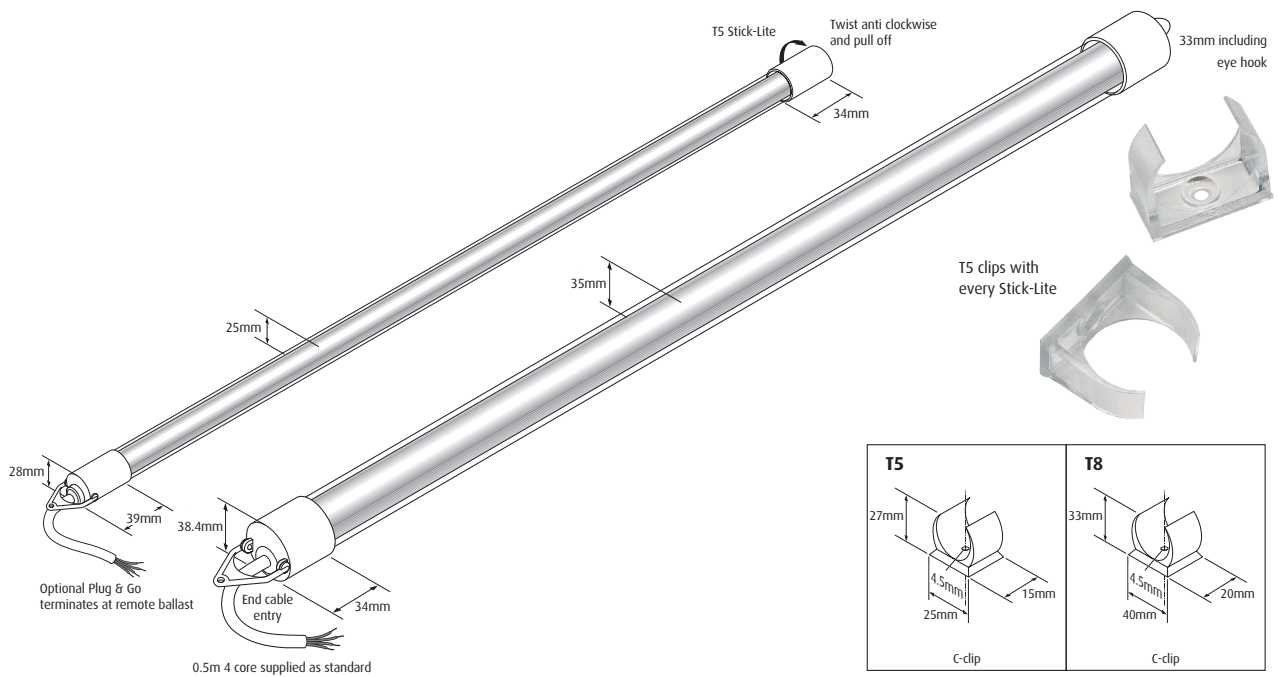

T5/T8 Stick-Lite Display Lighting

For further information or options, call to us on **01525 376974**,
email reply@encapsulite.co.uk or visit www.encapsulite.co.uk