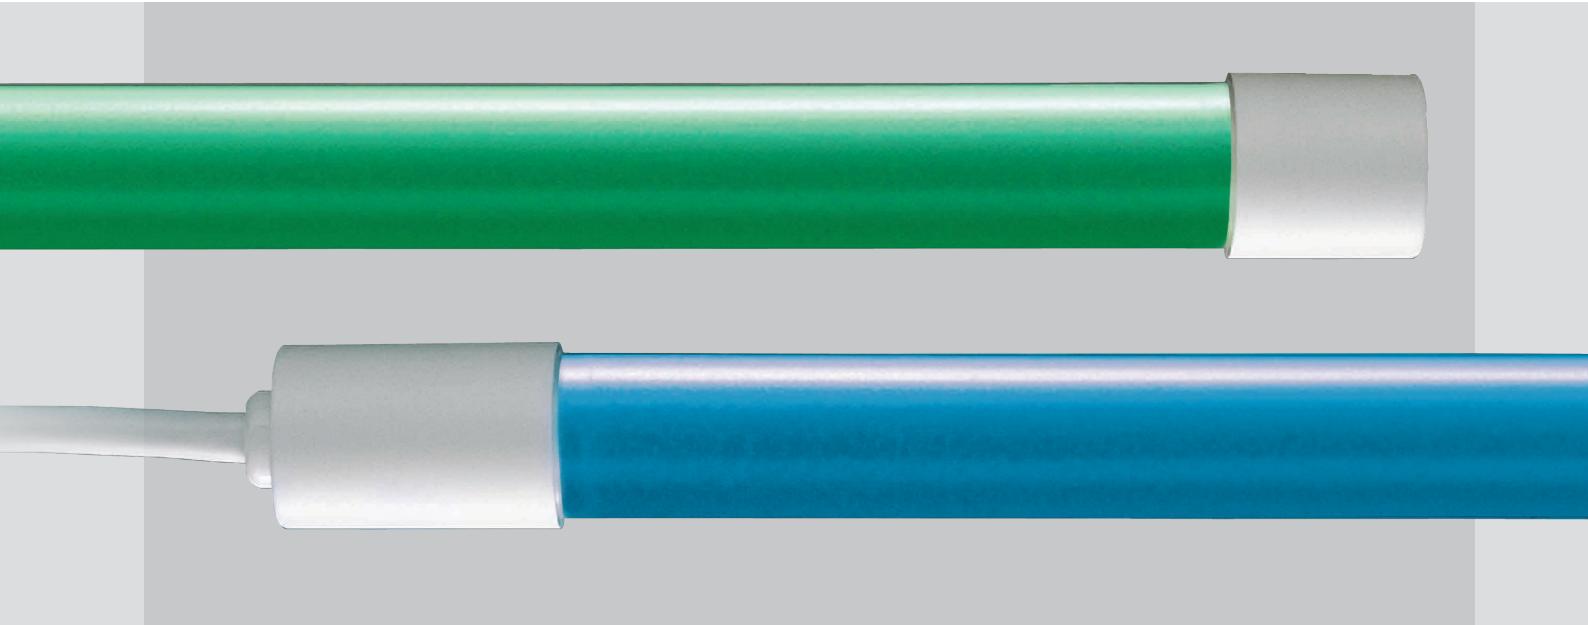

T5/T8 Stick-Lite Display Lighting

For further information or options, call to us on **01525 376974**,
email reply@encapsulite.co.uk or visit www.encapsulite.co.uk