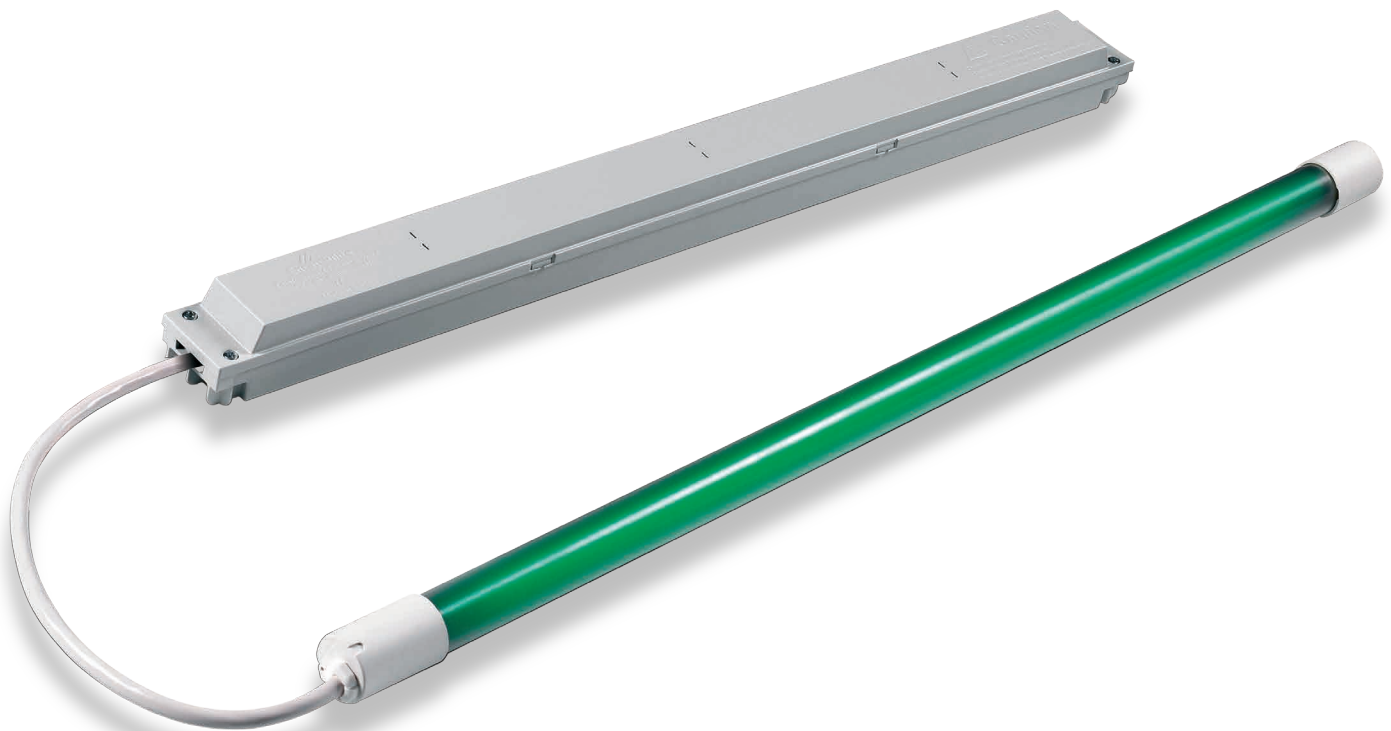

SLT8

PART NR	WATTAGE w	LENGTH mm	LOR	Lm/W	CIRCUIT POWER W
SLT8 18w	18w	640	100	61.0	18
SLT8 30w	30w	940	100	66.3	35
SLT8 36w	36w	1240	100	76.7	35
SLT8 58w	58w	1540	100	77.5	54
SLT8 70w	70w	1810	100	77.1	64.5

Class I and Class II dependant on ECG.